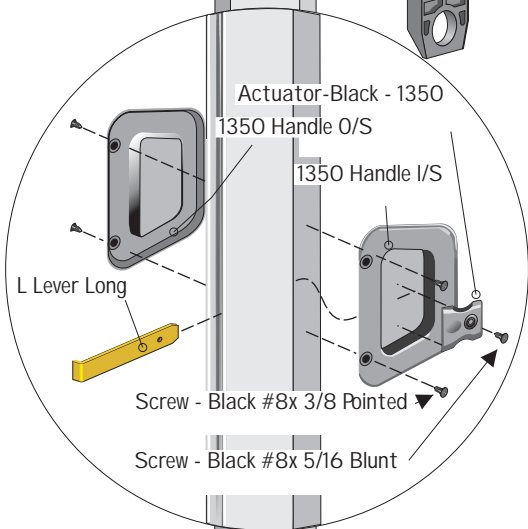

1350 series door screen

Black top guide

J Strike

#6 x 1/2" Pan head
Phillips-Tek

Door Corner
w/ adj. screw

.145 Screen spline

Wool Pile

1 1/4" Roller Assembly