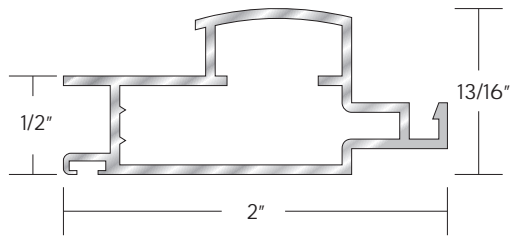

1350 series door screen

Black top guide

J Strike

#6 x 1/2" Pan head
Phillips-Tek

Door Corner
w/ adj. screw

.145 Screen spline

Wool Pile

1 1/4" Roller Assembly